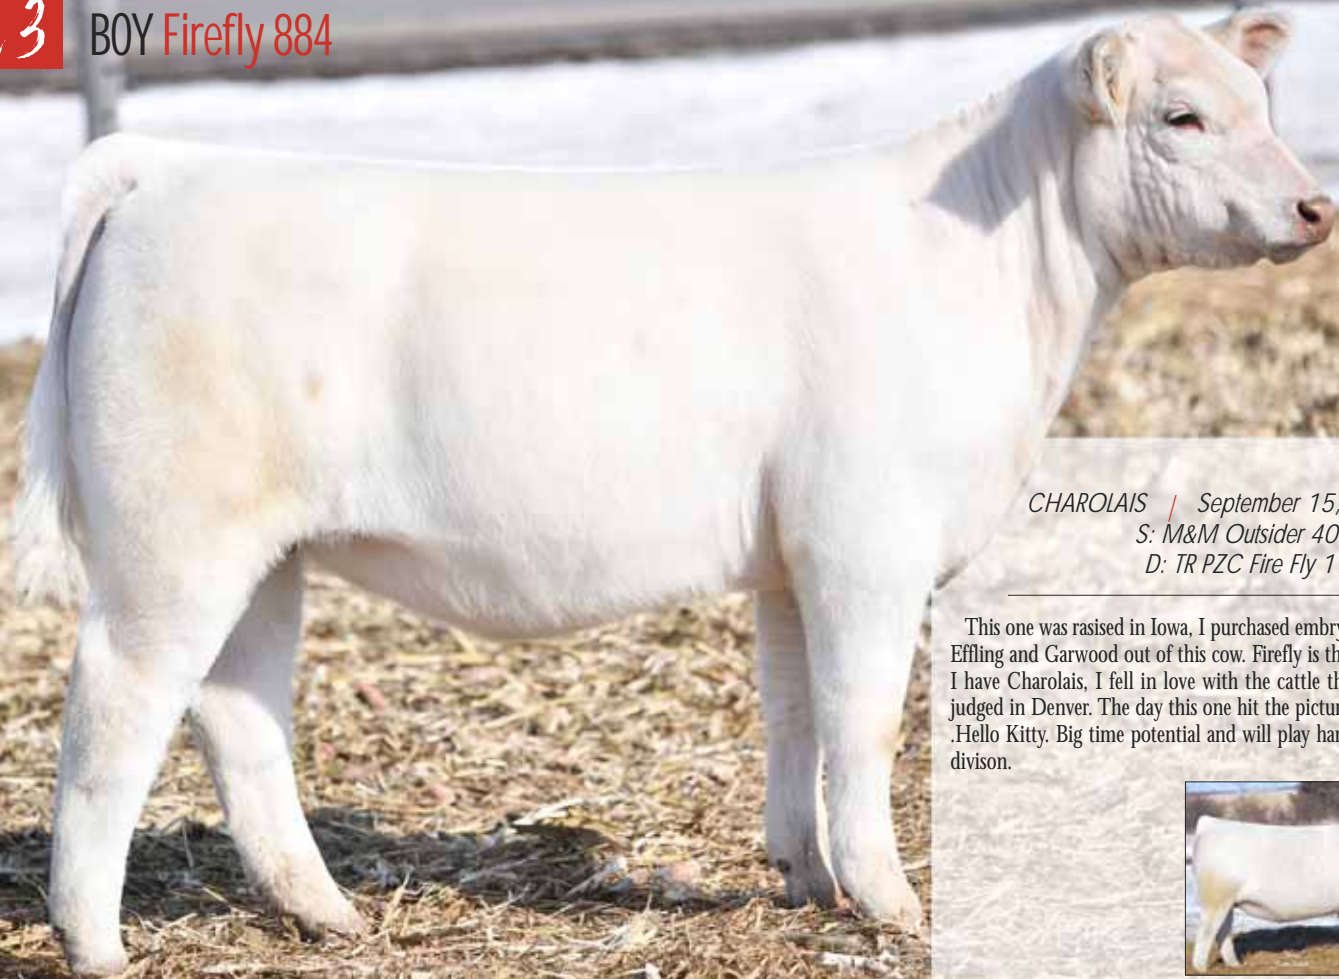

Sire, BMW Onset

lot 2

CAG BOY Carbine

CHAROLAIS

September 2, 2018

S: RBM Rhinestone Z38

D: M&M Carbine 1567 PLD

When we made a quick trip to South Dakota this heifer was a must load, and since she has been in Pleasantville she has done everything I thought she would. If you want a long term show heifer and senior yearling that can contend at Junior Nationals or just looking to purchase a cornerstone cow, don't pump the breaks just keep bidding.

lot 3

BOY Firefly 884

CHAROLAIS / September 15, 2018
S: M&M Outsider 4003 PLD
D: TR PZC Fire Fly 1726 ET

This one was raised in Iowa, I purchased embryos from Effling and Garwood out of this cow. Firefly is the reason I have Charolais, I fell in love with the cattle the year I judged in Denver. The day this one hit the picture pen... Hello Kitty. Big time potential and will play hard in the division.