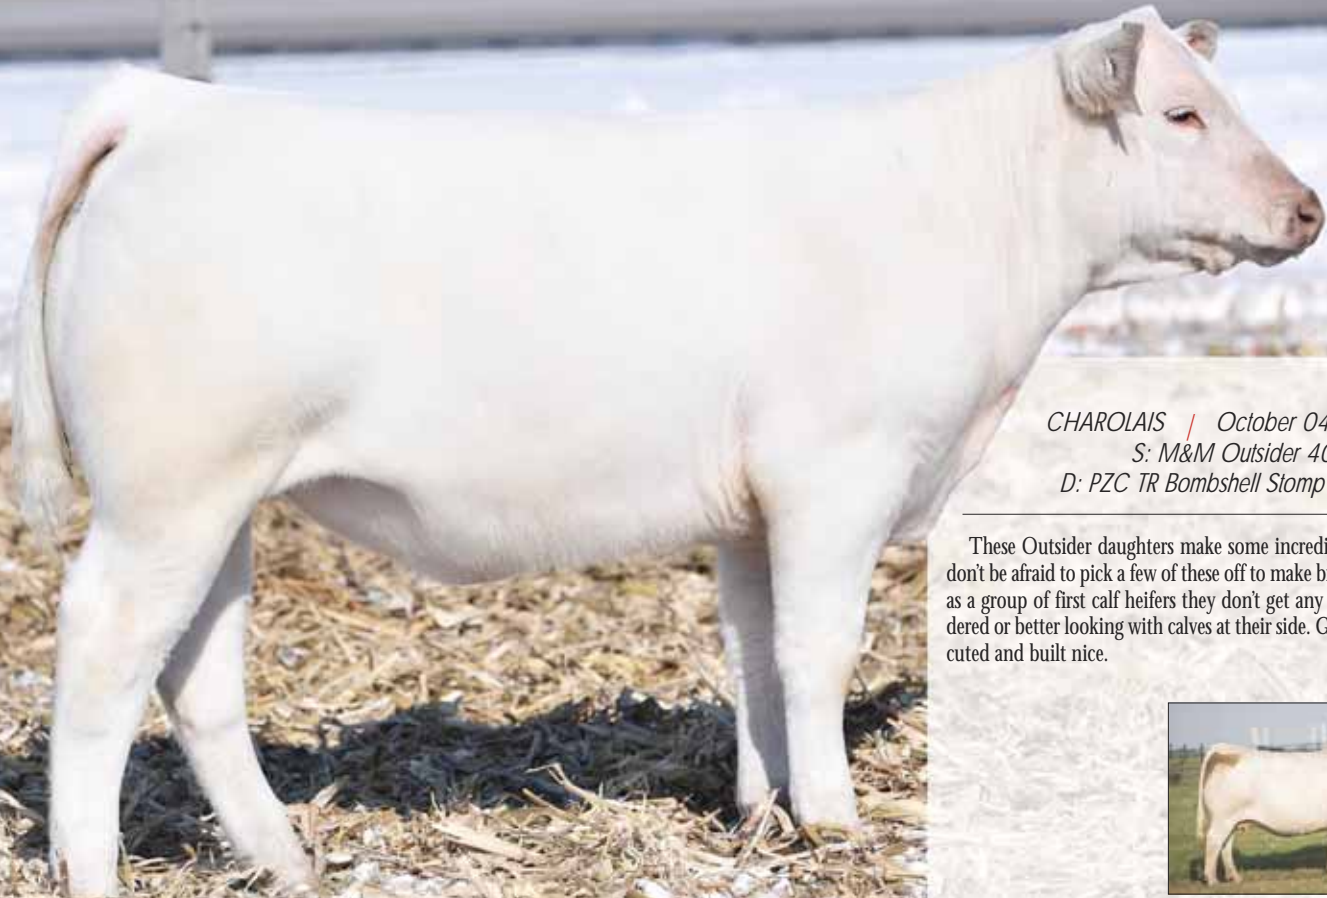

Dam, PZC TR Bombshell Stomp 010

lot 9

BOY Faith 879

CHAROLAIS | October 04, 2018
S: M&M Outsider 4003 PLD
D: PZC TR Bombshell Stomp 010 ET

These Outsider daughters make some incredible cows, don't be afraid to pick a few of these off to make breds with, as a group of first calf heifers they don't get any nicer uddered or better looking with calves at their side. Good strutted and built nice.