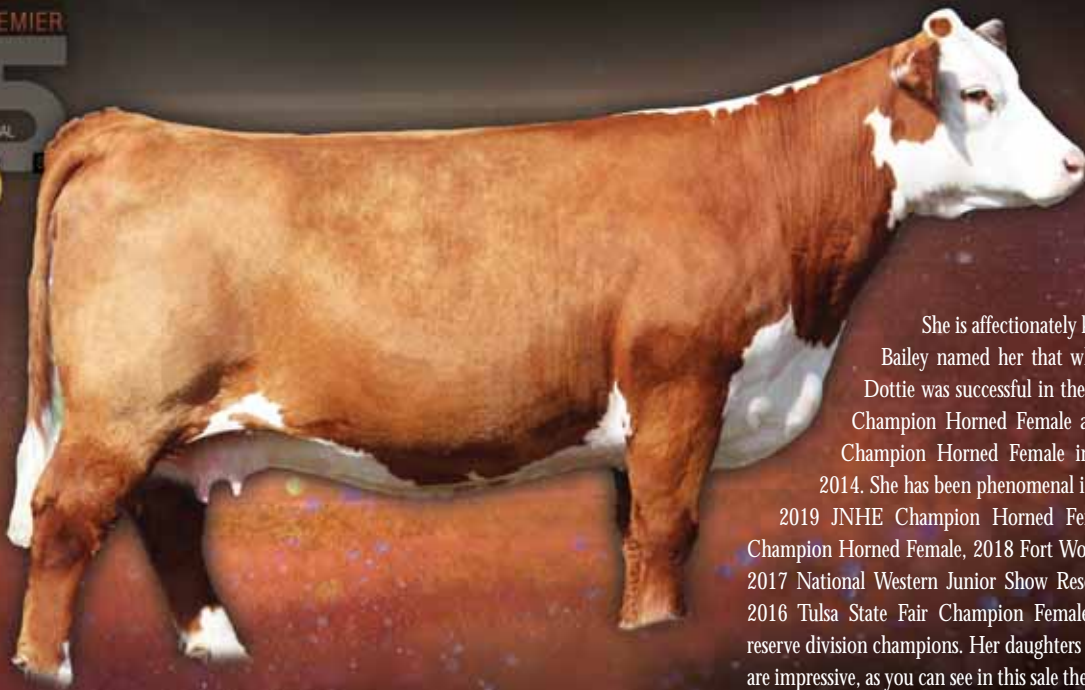

JUNIOR COLLEGE WINNERS

SENIOR COLLEGE WINNERS

4-H/ FFA WINNERS

HAPP KOOL AID POINTS 1218 *progeny*

FALL PREMIER
25
ANNUAL
BUCK

She is affectionately known as "Dottie" on the ranch. Bailey named her that when she was in the show barn. Dottie was successful in the show ring being named Grand Champion Horned Female at the 2013 JNHE and Grand Champion Horned Female in the Denver Junior Show in 2014. She has been phenomenal in production! She produced the 2019 JNHE Champion Horned Female, 2018 National Western Champion Horned Female, 2018 Fort Worth Champion Horned Female, 2017 National Western Junior Show Reserve Champion Polled Female, 2016 Tulsa State Fair Champion Female, and numerous division and reserve division champions. Her daughters are now in production and they are impressive, as you can see in this sale they are producers as well. We have several daughters and granddaughters selling. Their pedigrees are filled with banners, buy with confidence!