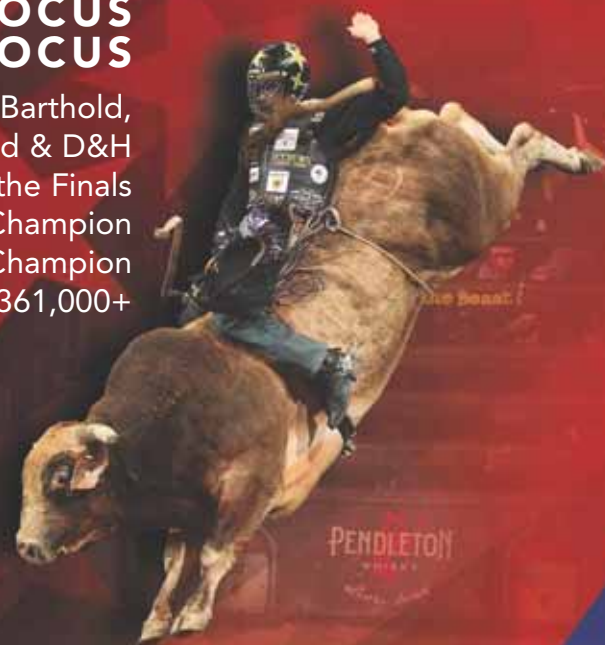

32Y SWEETPRO'S BRUISER

- Three Time PBR World Champion
- Three Time PBR Bucking Bull of the Year
- PRCA Bucking Bull of the Year
- ABBI Classic Champion
- Lifetime earnings of $1,000,000+

561C HOCUS POCUS

- Owned by Barthold, Almand & D&H
- PBR Bull of the Finals
- ABBI Classic Champion
- ABBI Finals Champion
- Earnings of $361,000+

10-5 CROSSWIRED

- ABBI Classic Champion
- Lifetime Earning of $311,000+

SWEETPRO'S LONG JOHN

- ABBI Classic Champion
- PBR Bucking Bull of the Year
- Lifetime Earnings of $217,000+

CHAMPIONS

D&H Cattle Bull Competition Earnings
$16,150,000