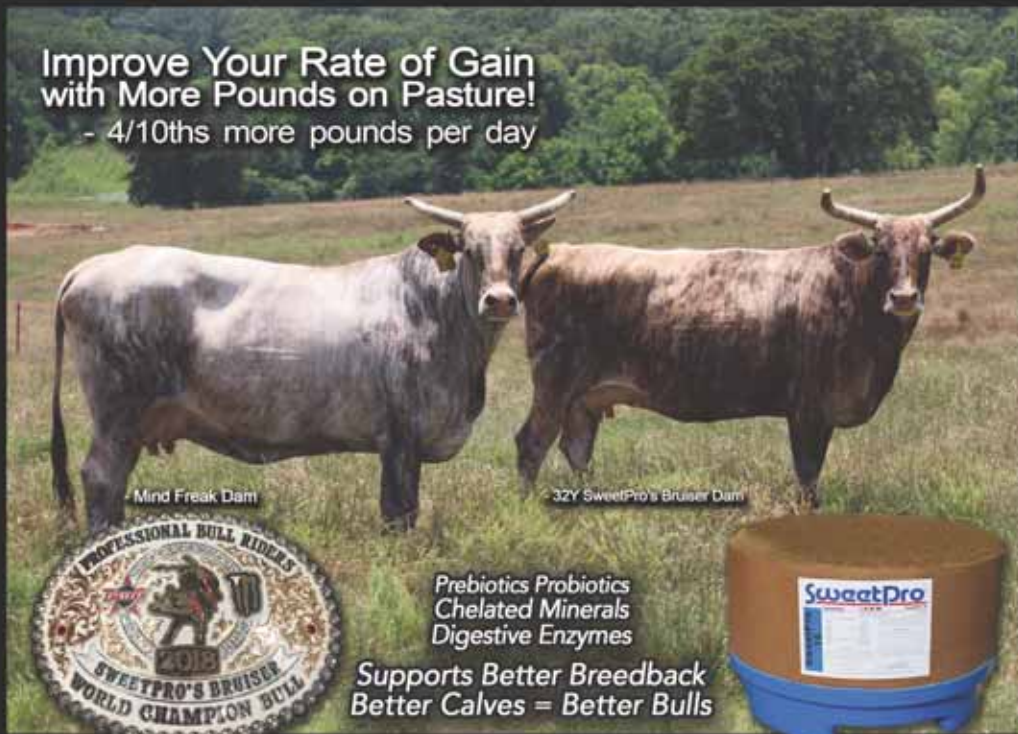

Stillwater Milling Co

*Home of the
D&H Bull Blend*

STILLWATER MILLING CO.

(580) 369-2354

205 S. A ST

DAVIS, OK 73030

^P
D&H
CATTLE

SweetPro
PREMIUM FEED SUPPLEMENTS

**Improve Your Rate of Gain
with More Pounds on Pasture!**
- 4/10ths more pounds per day

Prebiotics Probiotics
Chelated Minerals
Digestive Enzymes

**Supports Better Breedback
Better Calves = Better Bulls**

FOR EVERY BULL PEN, FOR EVERY PASTURE, FOR EVERY HERD
THERE IS A SWEETPRO TUB FOR YOUR CATTLE