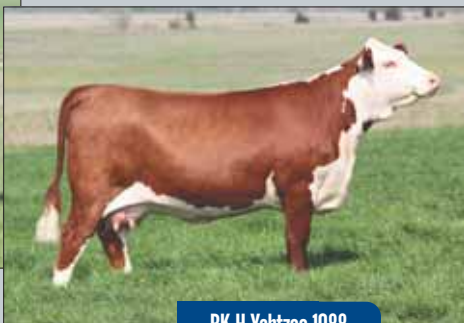

BK H Yahtzee 1088

210 3 IVF EMBRYOS REVERSE SORTED FOR FEMALES

Selling one package of three IVF Embryos.
Hereford

LCX PERFECTO 11B ET

BK H YAHTZEE 1088

WLL ZOHEY 3Z
NJW 98S R117 RIBEYE 88X ET
NJW 78P 63N LADYSPORT 51W ET
CRR ABOUT TIME 743

- Perfecto has been a great sire for our program, making cattle with style, balance, power, calving ease, and awesome producing females.
- Yahtzee is a power cow, she is huge bodied, great feet and legs, and loaded with maternal greatness. The Merritt family purchased Yahtzee two years ago to add to their donor battery.