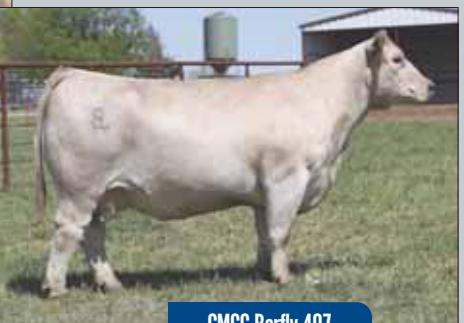

BKMT Game On 227G

CMCC Barfly 407

211 3 IVF EMBRYOS

Selling one package of three IVF Embryos.
PB Maine-Anjou

BKMT GAME ON 227G ET

CMCC BARFLY 407

BK JFR ZANELLA 227
BOE GARTH
BK YAT KAT 126
BK UNLIMITED POWER 472