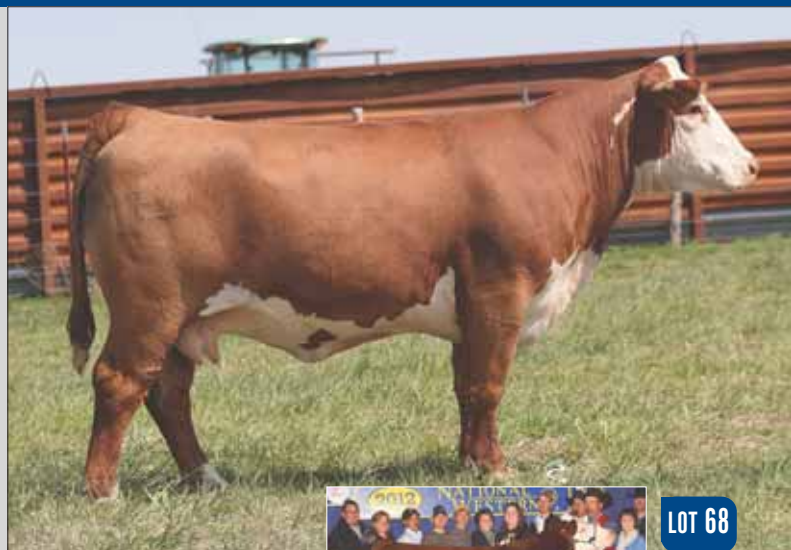

68 BK EASY VICKY 7513E ET

Reg # 43955497 SHF WONDER M326 W18 ET
DOB: 09.18.2017 NJW 73S W18 HOMETOWN 10Y ET NJW P606 72N DAYDREAM 73S
Polled Hereford BR MOLER ET
Fall Bred BLACKTOP VICKY 028 ET SSF VICKY 631

EPD's CE: 5.2 BW: 2.4 WW: 53 YW:91 MILK: 28 REA: 0.43 MARB: 0.08

- AI bred to ECR 3116 Adventure 7647 ET; due 09.27.2021.
- These Hometown daughters are tough to beat, they are excellent mothers and they look good doing it. She is out of the great Blacktop Vicky which has been a foundation donor for our program.
- Ranks in the top 20% for MM, CHB; top 25% for CED, YW, CW, REA.