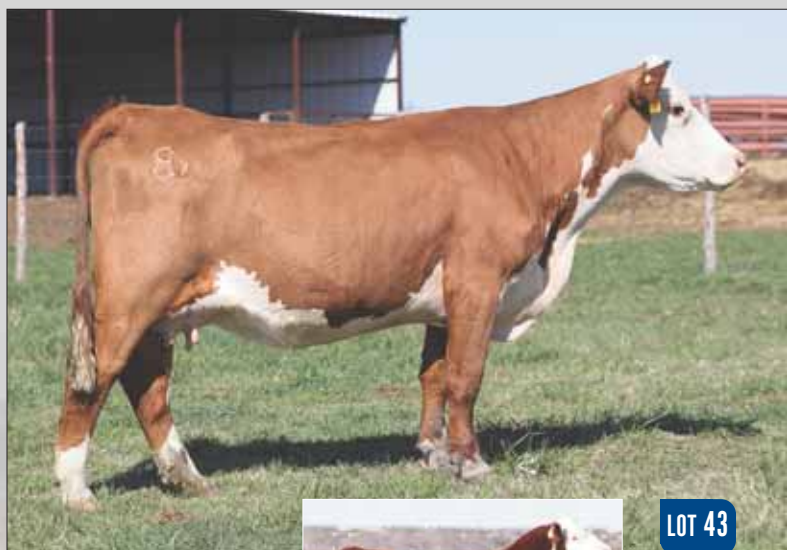

41 BK COOL BEANS 5103C ET

Reg # 43639899 TH 71U 719T MR HEREFORD 11X
DOB: 03.19.2015 KCL WPF THE PROFESSOR 7110ET
Polled Hereford KCL 29R MARY ANNE 23G 5R ET
Spring Pair HAPP KOOL AID POINTS 1218 ET
DELHAWK KAHUNA 1009 ET
CRANE STYLE POINTS 945

EPD's CE: 1.5 BW: 3.2 WW: 54 YW: 89 MILK: 20 REA: 0.56 MARB: -0.11

- AI bred 05.07.2021 to H The Profit 8426 ET.
- We don't have many of these Professor daughters but they are producers. This female is a direct daughter of the immortal donor and former National Champion Female Happ Kool Aid Points 1218.
- 5103 is very unique in her design with a big square hip and ultra cool look.
- She is out of HAPP Kool Aid Points and that only adds more consistency to her pedigree.
- Average progeny ratio 3@99.3 for BW. Ranks in the top 10% for REA.
- **LOT 41A - AHA# 44238484 - March 17th heifer by C KRC 1008X Miles 4288 ET.**

42 VC DEB 6127D

Reg # 44117906 TH 71U 719T MR HEREFORD 11X
DOB: 01.25.2016 KCL WPF THE PROFESSOR 7110ET
Polled Hereford KCL 29R MARY ANNE 23G 5R ET
Spring Pair BK KKH SSF A HOTTIE 355
MSU TCF REVOLUTION 4R
STAR KKH SSF A HOT KESS 12Y ET

EPD's CE: -0.5 BW: 4.2 WW: 58 YW: 93 MILK: 21 REA: 58 MARB: -0.09

- AI bred 05.07.2021 to H The Profit 8426 ET.
- This Professor daughter has been an elite producer from her first calf on. She will definitely out produce herself, she has had two heifers that have shown successfully.
- She has the pieces and puts them together quite nicely. She will add look and design to her progeny.
- Average progeny ratio 1@102 for WW. Ranks in the top 10% for REA; top 20% for WW, YW.
- **LOT 42A - March 2nd bull by H The Profit 8426 ET.**

43 BK FOREVER VICKY 8135F ET

Reg # 4403838 H FHF AUTHORITY 6026 ET
DOB: 01.22.2018 PYRAMID 16W 110T 9116
Polled Hereford FHF 408 RITA 21W
Spring Pair BLACKTOP VICKY 028 ET
BR MOLER ET
SSF VICKY 631